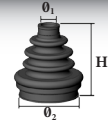

ELASTIC KITS AND THEIR APPLICATIONS