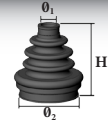

ELASTIC KITS AND THEIR APPLICATIONS

RENAULT	R30	W
RENAULT	TRAFIC	W
VAUXHALL	MOVANO	W